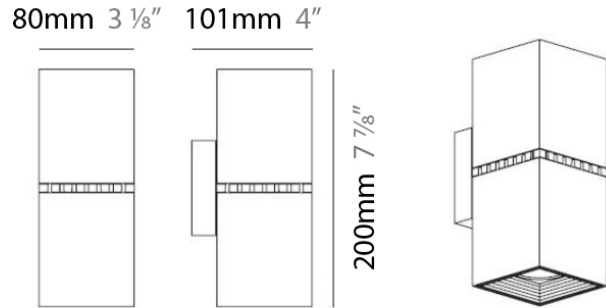

DAU SURFACE

D93197

GENERAL

Series: Dau _____
Brand: Milan _____
Division: Design _____
Mounting Type: Surface _____
Mounting Location: Wall _____
Subcategory: Up/Down Light _____

PHYSICAL

Shape: Rectangle _____
Length (mm): 80 _____
Length (in): 3 1/8 _____
Height (mm): 200 _____
Height (in): 7 7/8 _____
Extension (mm): 101 _____
Extension (in): 4 _____
Light Distribution: Direct / Indirect _____
Weight (kg): 4.5 _____
Weight (lbs): 10 _____
Fixture Finish: WHI _____
Fixture Material: Metal _____

ELECTRICAL

Lamp Type: LED _____
Total Output Wattage (W): 20 _____
Max. Wattage Per Lamp (W): 10 _____
Dimming: Electronic Low Voltage Dimming _____
Driver Type: 120V DIRECT LINE (operates without a driver) _____
Input Voltage (V): 120 _____

LED

Number of LEDs: 2 _____
Color Temperature (°K): 2700 _____
Nominal Lumen (lm): 2 x 1010 _____
CRI: >80 CRI _____

OPTICAL

Reflector°: 50 _____

RATINGS AND CERTIFICATIONS

Certified By: CSA Certified to UL and CSA Standards _____
IP rating: IP44 _____

J-Box cover plate
Included