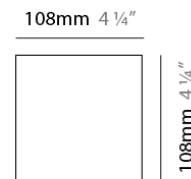

DAU SURFACE

D93197

PROJECT	
TYPE	
NOTES	
QUANTITY	
DATE	

GENERAL

Series: Dau
Brand: Milan
Division: Design
Mounting Type: Surface
Mounting Location: Wall
Subcategory: Up/Down Light

PHYSICAL

Shape: Rectangle
Length (mm): 80
Length (in): 3 1/8
Height (mm): 200
Height (in): 7 7/8
Extension (mm): 101
Extension (in): 4
Light Distribution: Direct / Indirect
Weight (kg): 4.5
Weight (lbs): 10
Fixture Finish: WHI
Fixture Material: Metal

ELECTRICAL

Lamp Type: LED
Total Output Wattage (W): 20
Max. Wattage Per Lamp (W): 10
Dimming: Electronic Low Voltage Dimming
Driver Type: 120V DIRECT LINE (operates without a driver)
Input Voltage (V): 120

LED

Number of LEDs: 2
Color Temperature (°K): 2700
Nominal Lumen (lm): 2 x 1010
CRI: >80 CRI

OPTICAL

Reflector°: 50

RATINGS AND CERTIFICATIONS

Certified By: CSA Certified to UL and CSA Standards
IP rating: IP44

J-Box cover plate
Included